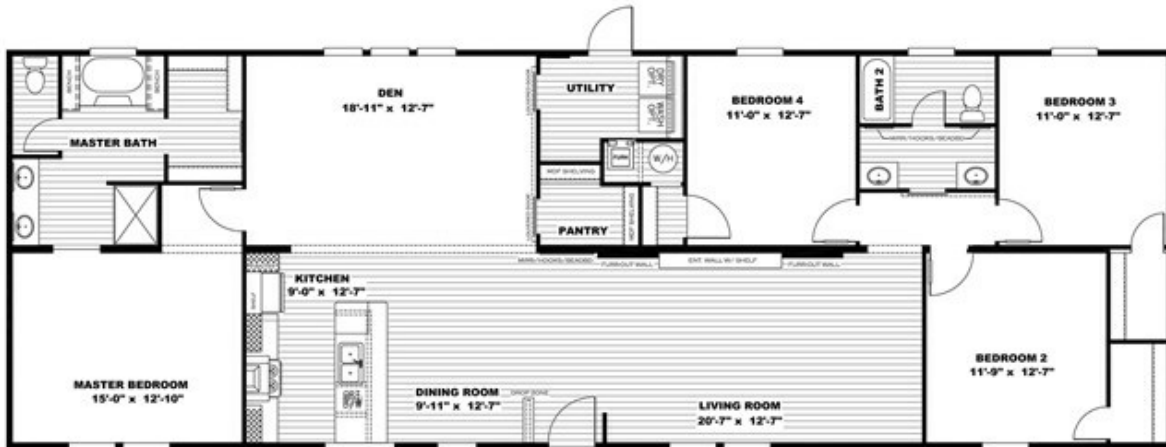

THE BREEZE II

THE BREEZE II

Model number: 55SSP28764AH18

4 beds • 2 baths • 2128 sq.ft. • 28' width • 76' depth

Our home building facilities invest in continuous product and process improvements. Plans, dimensions, features, materials, specifications and availability are subject to change without notice or obligation. Renderings and floor plans are representative likenesses of our homes and may differ from the actual homes. We invite you to tour a Home Center near you and inspect the highest value in quality housing available or call (208) 542-5454 to speak with a Home Consultant. Copyright 2017, CMH. All rights reserved.