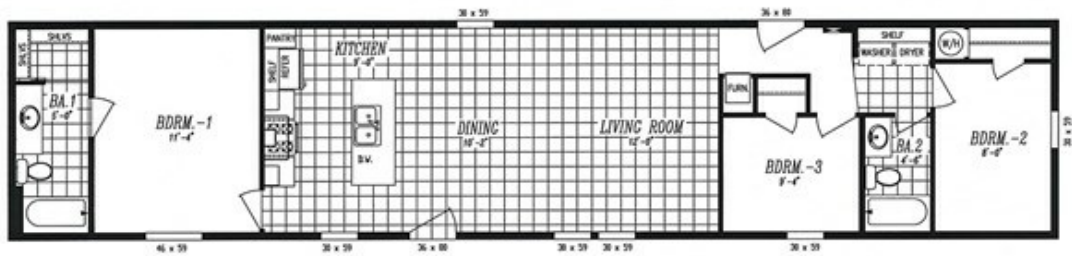

BREEZE-SW
15'-0" x 72'-0"
APPROX. 1,080 SQ. FT.

Our home building facilities invest in continuous product and process improvements. Plans, dimensions, features, materials, specifications and availability are subject to change without notice or obligation. Renderings and floor plans are representative likenesses of our homes and may differ from the actual homes. We invite you to tour a Home Center near you and inspect the highest value in quality housing available or call (208) 542-5454 to speak with a Home Consultant. Copyright 2017, CMH. All rights reserved.