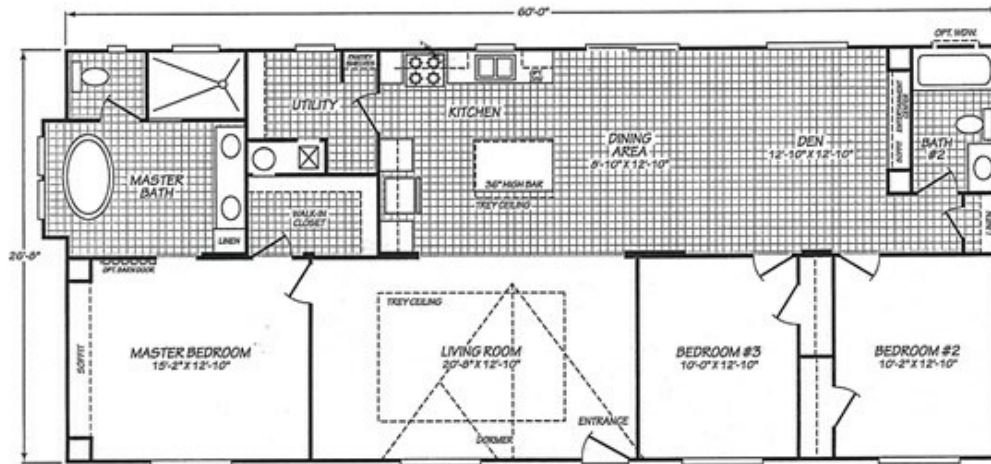

Americana

**Americana** Model number: 230AE28603H

**3 beds • 2 baths • 1620 sq.ft. • 27' width • 60' depth**

**MODEL 28603H**

3 Bedroom • 2 Bath • 1,599 Square Feet

**AMERICANA**

Our home building facilities invest in continuous product and process improvements. Plans, dimensions, features, materials, specifications and availability are subject to change without notice or obligation. Renderings and floor plans are representative likenesses of our homes and may differ from the actual homes. We invite you to tour a Home Center near you and inspect the highest value in quality housing available or call (208) 542-5454 to speak with a Home Consultant. Copyright 2017,