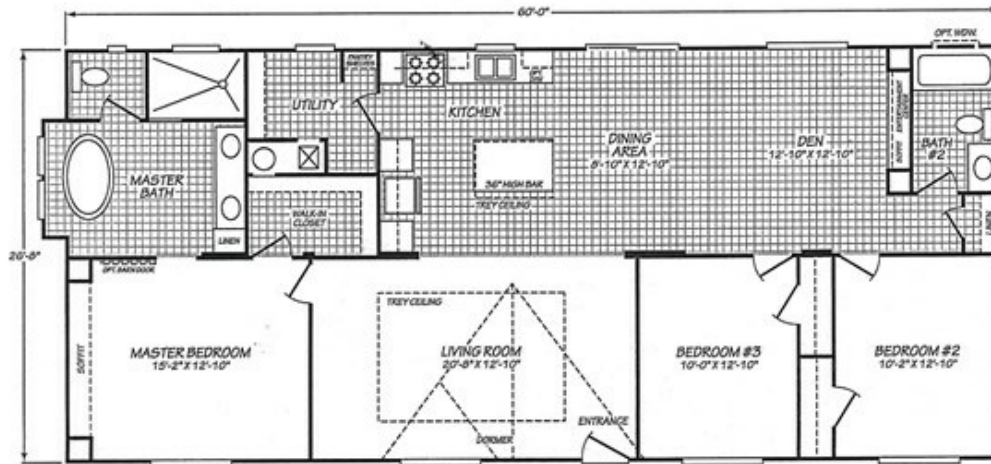

Americana

Americana Model number: 230AE28603H

3 beds • 2 baths • 1620 sq.ft. • 27' width • 60' depth

MODEL 28603H

3 Bedroom • 2 Bath • 1,599 Square Feet

AMERICANA

Our home building facilities invest in continuous product and process improvements. Plans, dimensions, features, materials, specifications and availability are subject to change without notice or obligation. Renderings and floor plans are representative likenesses of our homes and may differ from the actual homes. We invite you to tour a Home Center near you and inspect the highest value in quality housing available or call (208) 542-5454 to speak with a Home Consultant. Copyright 2017,