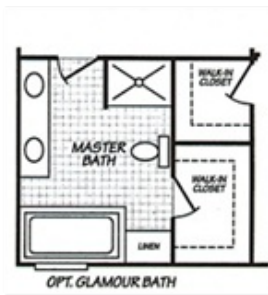

Alpine Cabin

Alpine Cabin Model number: 230RC28683V

3 beds • 2 baths • 1836 sq.ft. • 27' width • 68' depth

Our home building facilities invest in continuous product and process improvements. Plans, dimensions, features, materials, specifications and availability are subject to change without notice or obligation. Renderings and floor plans are representative likenesses of our homes and may differ from the actual homes. We invite you to tour a Home Center near you and inspect the highest value in quality housing available or call (208) 542-5454 to speak with a Home Consultant. Copyright 2017, CMH. All rights reserved.