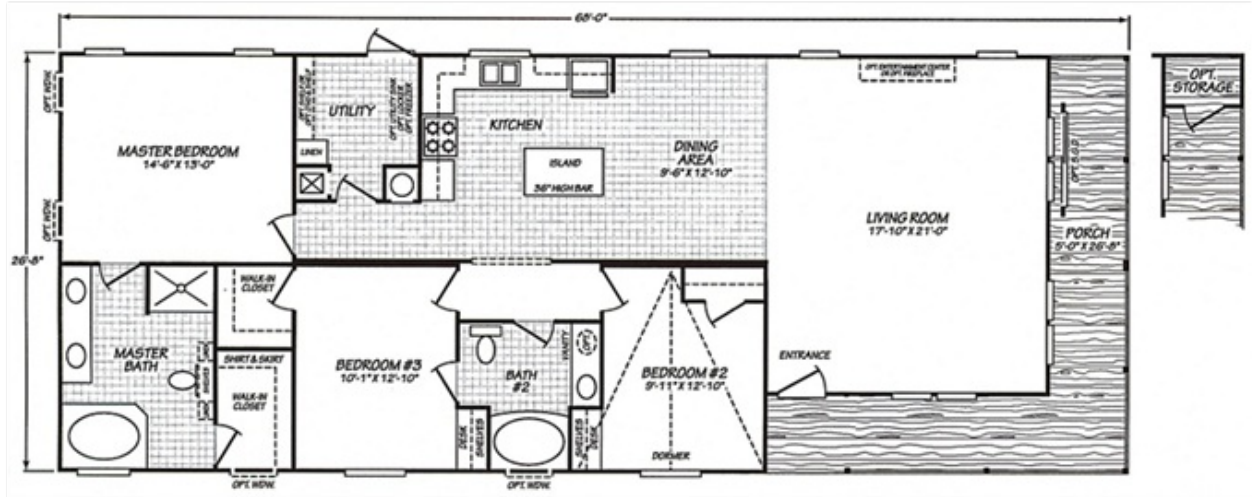

Alpine Cabin

Alpine Cabin Model number: 230RC28683V

3 beds • 2 baths • 1836 sq.ft. • 27' width • 68' depth

Our home building facilities invest in continuous product and process improvements. Plans, dimensions, features, materials, specifications and availability are subject to change without notice or obligation. Renderings and floor plans are representative likenesses of our homes and may differ from the actual homes. We invite you to tour a Home Center near you and inspect the highest value in quality housing available or call (208) 542-5454 to speak with a Home Consultant. Copyright 2017, CMH. All rights reserved.