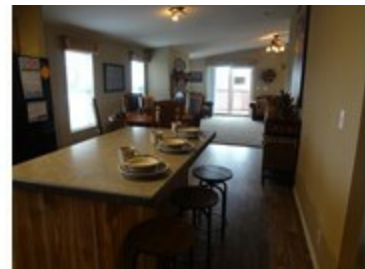

Alpine Cabin

Alpine Cabin Model number: 230RC28683V

3 beds • 2 baths • 1836 sq.ft. • 27' width • 68' depth

Our home building facilities invest in continuous product and process improvements. Plans, dimensions, features, materials, specifications and availability are subject to change without notice or obligation. Renderings and floor plans are representative likenesses of our homes and may differ from the actual homes. We invite you to tour a Home Center near you and inspect the highest value in quality housing available or call (208) 542-5454 to speak with a Home Consultant. Copyright 2017, CMH. All rights reserved.