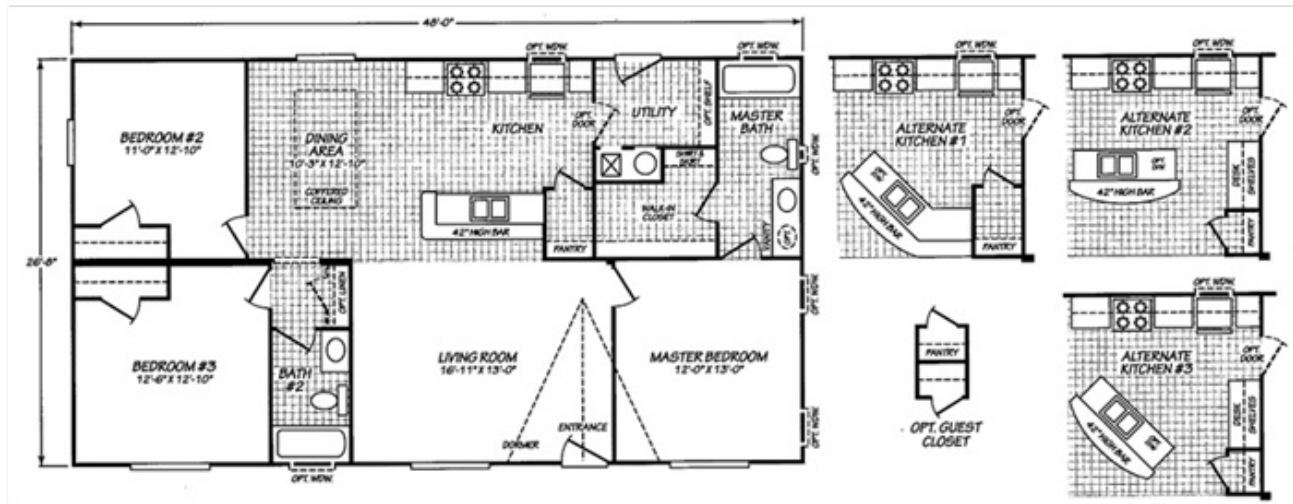

48' South Fork

48' South Fork Model number: 230WC28483W

3 beds • 2 baths • 1344 sq.ft. • 28' width • 48' depth

Our home building facilities invest in continuous product and process improvements. Plans, dimensions, features, materials, specifications and availability are subject to change without notice or obligation. Renderings and floor plans are representative likenesses of our homes and may differ from the actual homes. We invite you to tour a Home Center near you and inspect the highest value in quality housing available or call (208) 542-5454 to speak with a Home Consultant. Copyright 2017, CMH. All rights reserved.